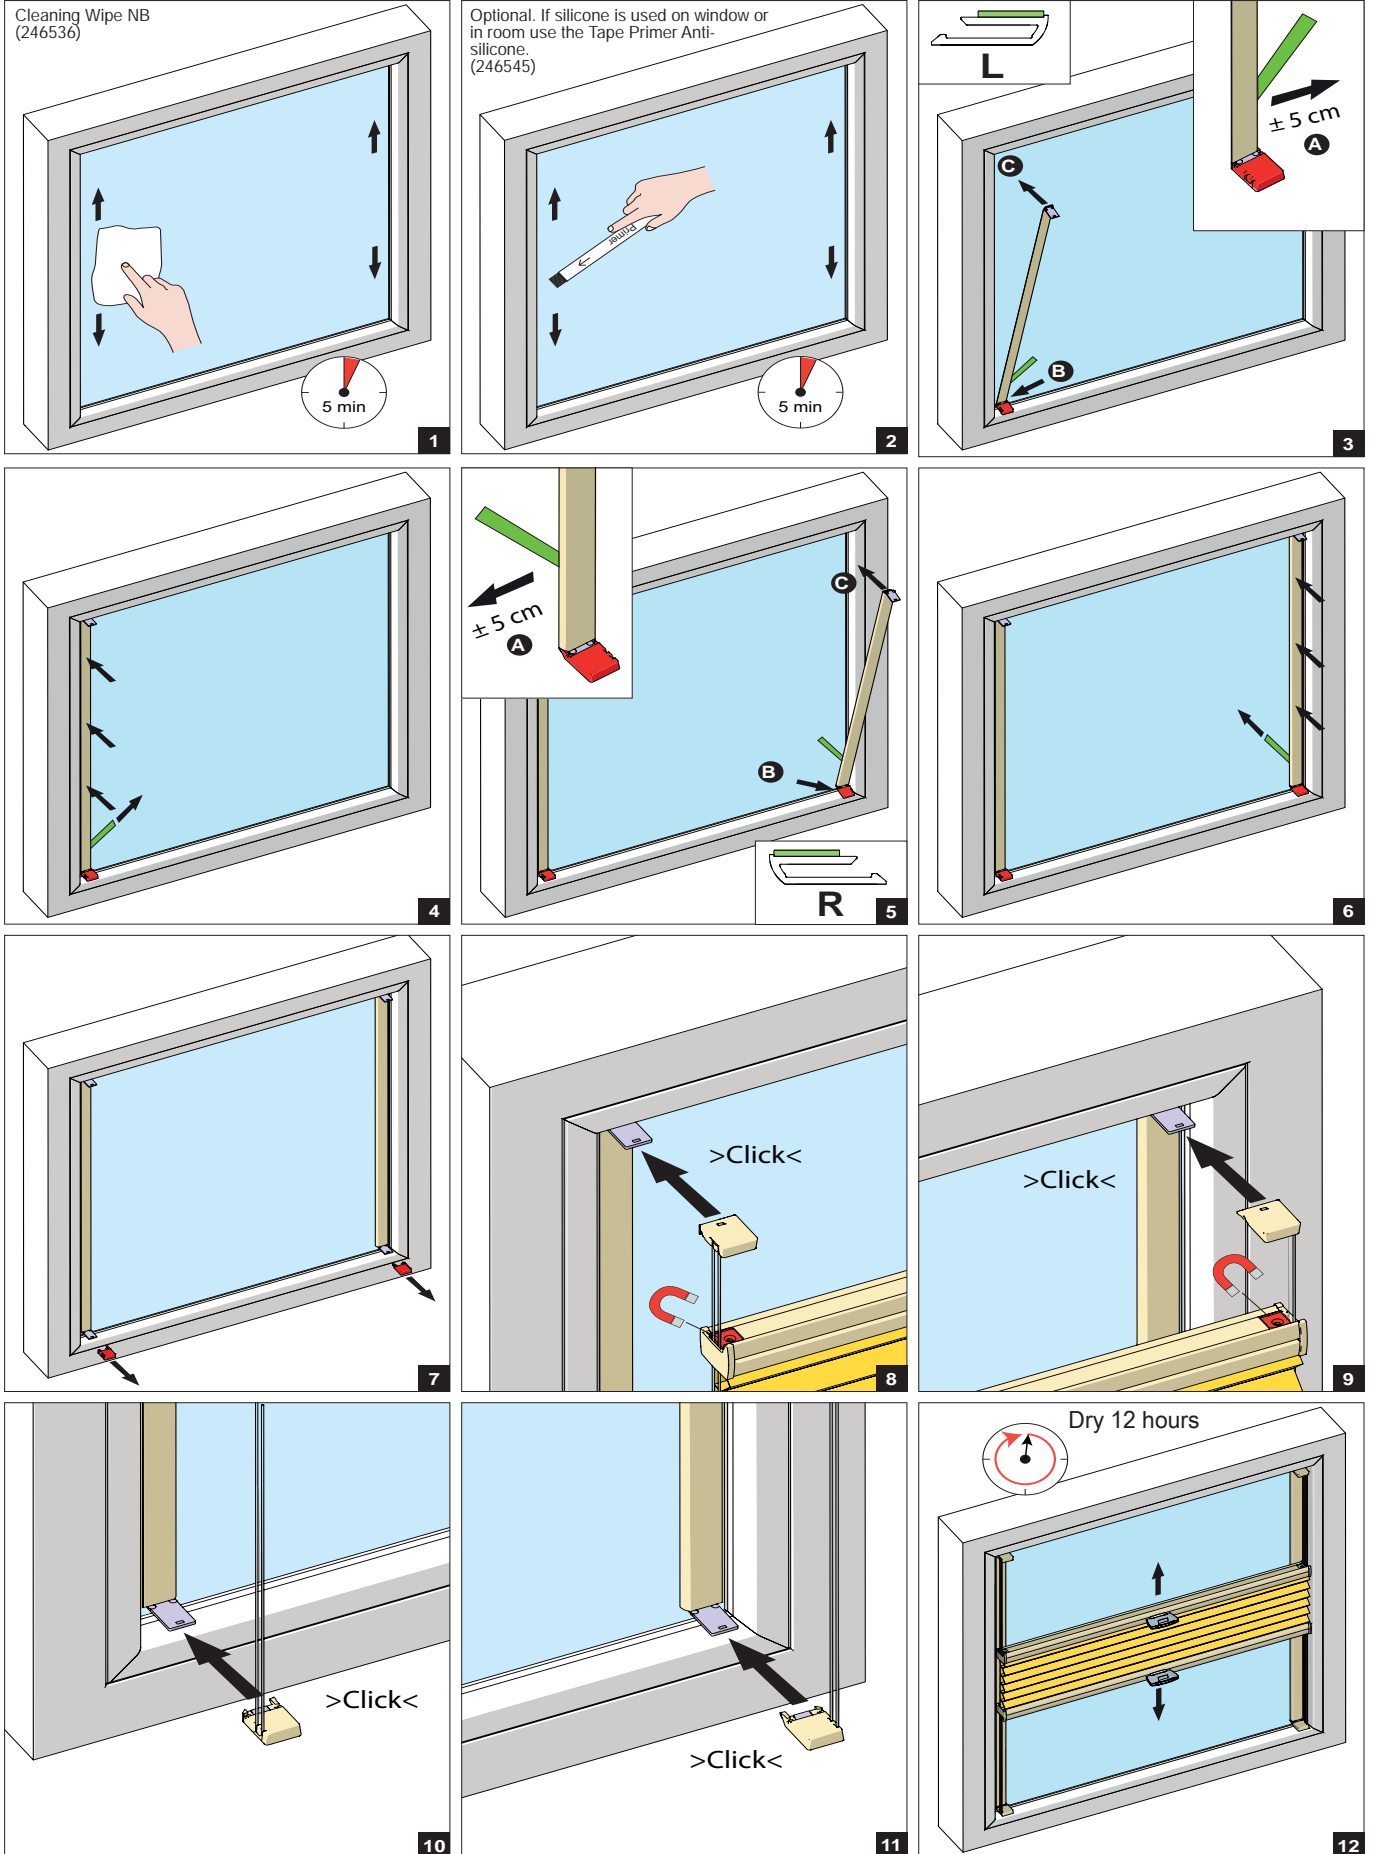

OnFace installation

Luxaflex
Model
3242-A2

Do not damage the product when using a sharp knife to open the packaging!

Installation and User's manual PB - GB

25-09-2015